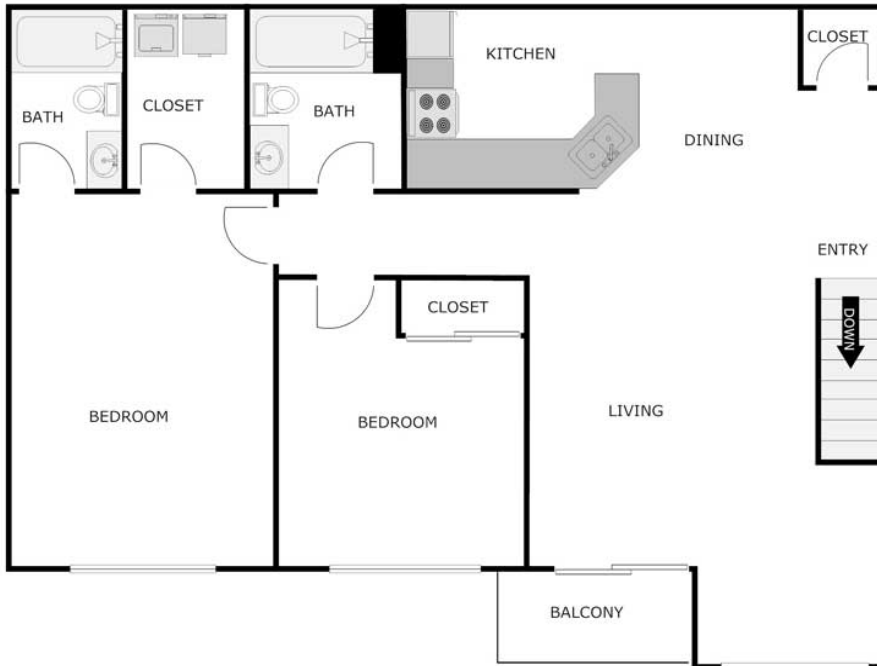

2 Bedroom 2 Bath Apartment Upper

1,300 Sq. Ft.

RENT

DEPOSIT

DATE AVAILABLE

NOTES

Pinehavenapartmentliving.com

relax, enjoy, live!